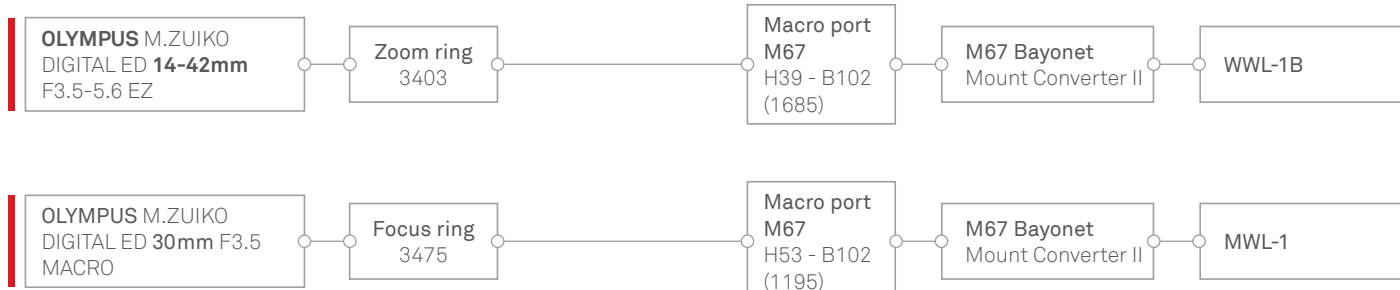

Port systems for Nauticam lens for mirrorless **OLYMPUS**

BAIONETTA B120

ISOTECNIC Srl

Via Milano, 177/B | Castelnuovo del Garda | 37014 | Verona | Italia | Partita IVA 04476140233 | Tel. +39 045.6450480

info@isotecnic.it | www.isotecnic.it

Follow us on